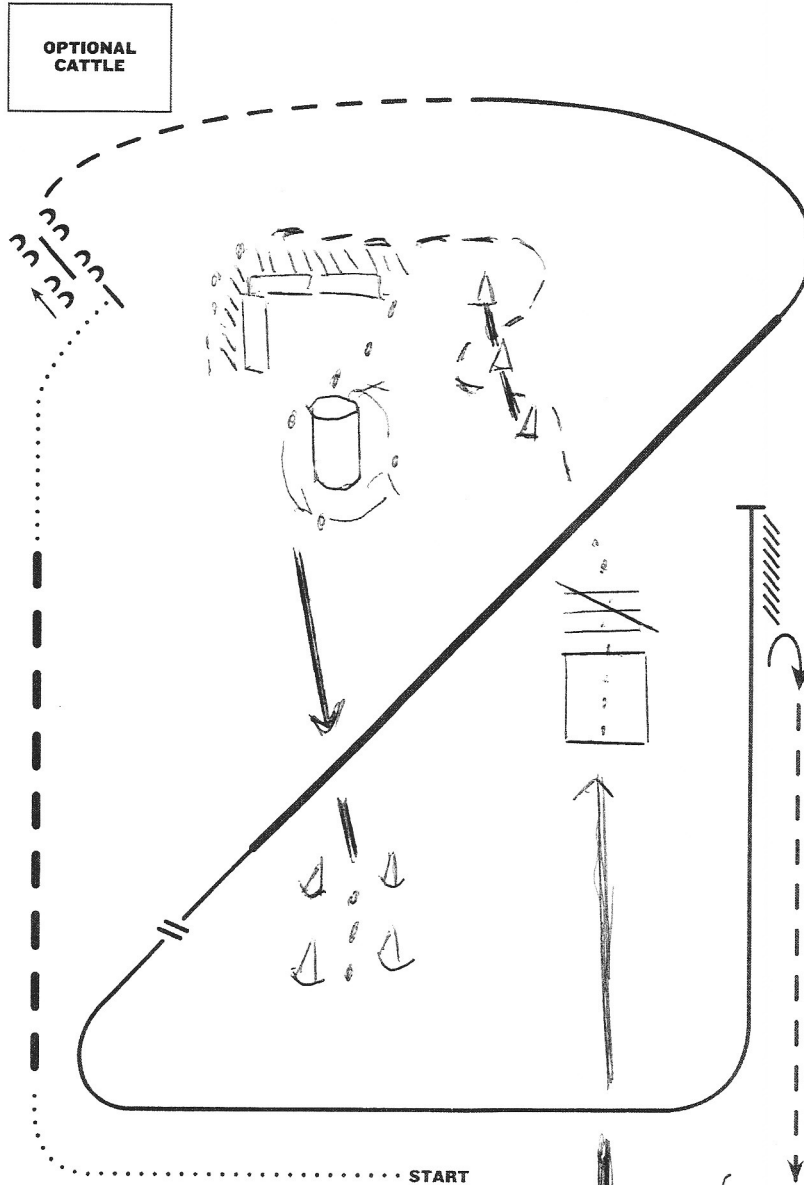

RANCH RIDING - PATTERN 10

LEGEND

- Walk
- ... Extended Walk
- - - Trot
- - - Extended Trot
- Lope
- Extended Lope
- //// Back
- \\ Lead Change

Early Thaw Horse Show
Saturday, March 4
AQHA Ranch Riding
AQHA Ranch Trail

Early Thaw Show, Saturday, March 4
AQHA Ranch Trail

1. Walk
2. Extended trot
3. Walk
4. Stop, side pass left over log
5. Trot
6. Lope right lead
7. Extended lope right lead
8. Collect lope and change leads (simple or flying)
9. Lope left lead
10. Stop and back
11. 1/2 turn right
12. Trot

1. Left push gate.
2. Side pass over log to the right.
3. Pivot, then left lead lope to bridge.
4. Walk over bridge and over logs
5. Jog serpentine around cones and over logs
6. Walk to end hay bale then back "L" around bales
7. Walk to drag, pick up rope and drag around barrel**
 **Youth do not drag, just jog around barrel.
8. Right lead lope to square, walk in and dismount.
9. Ground tie and walk around cones, then lead out.